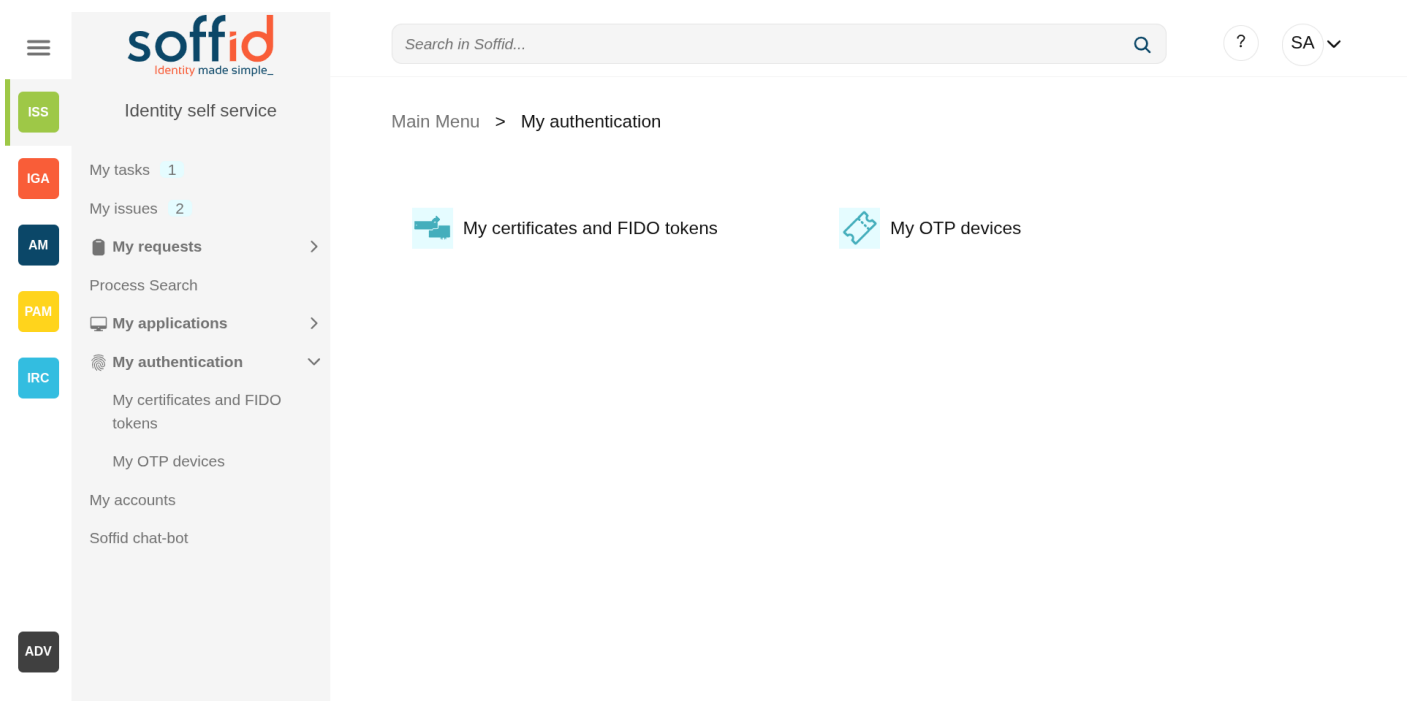

My authentication

Description

This screen groups together the different options available to users when authenticating, especially as a second factor in an MFA login.

Screen overview

Related objects

- [My authentication > My certificates and FIDO tokens](#)
- [My authentication > My OTP devices](#)