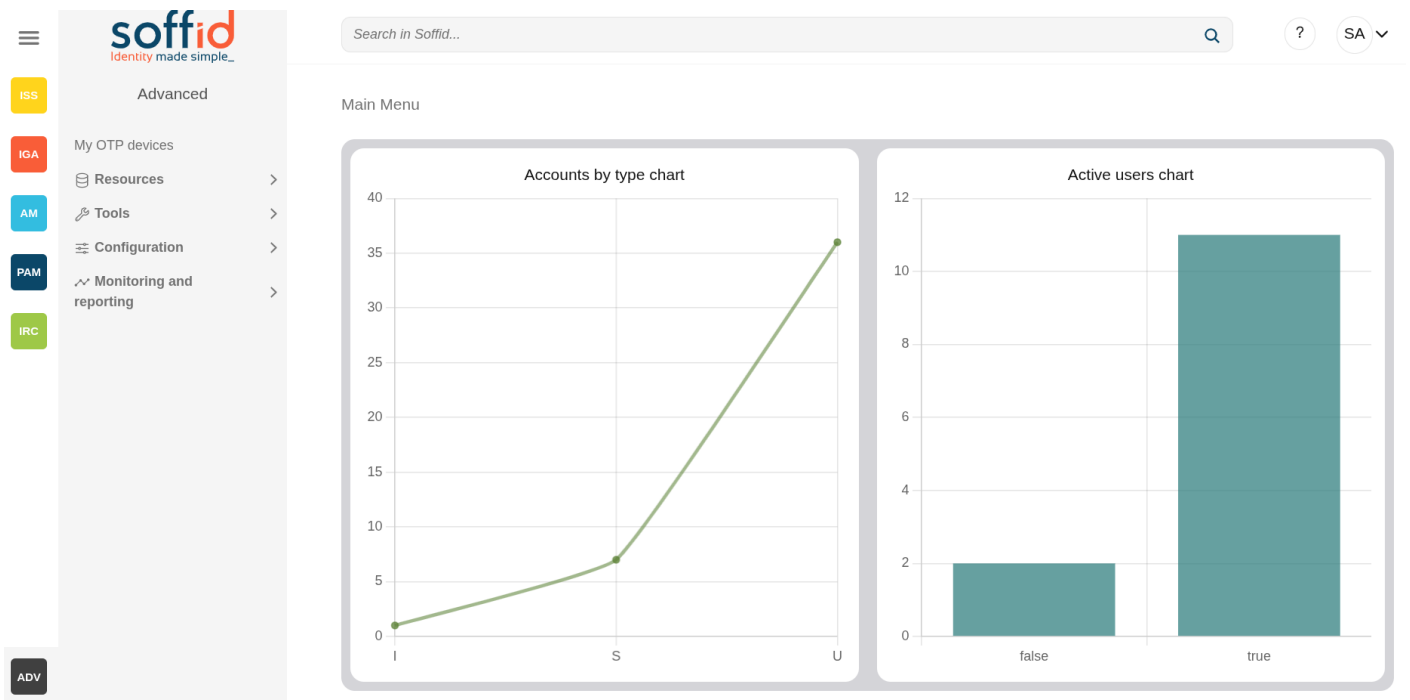

# Dashboards (addon-reports)

## Description

The **Dashboards** screen displays as many options as there are dashboards created. When you select one, the dashboard will be displayed on a new screen.

If you want to modify a dashboard, you must go to the edit pages for the [Dataset editor](#), [Chart editor](#), and [Dashboard editor](#).

## Screen overview