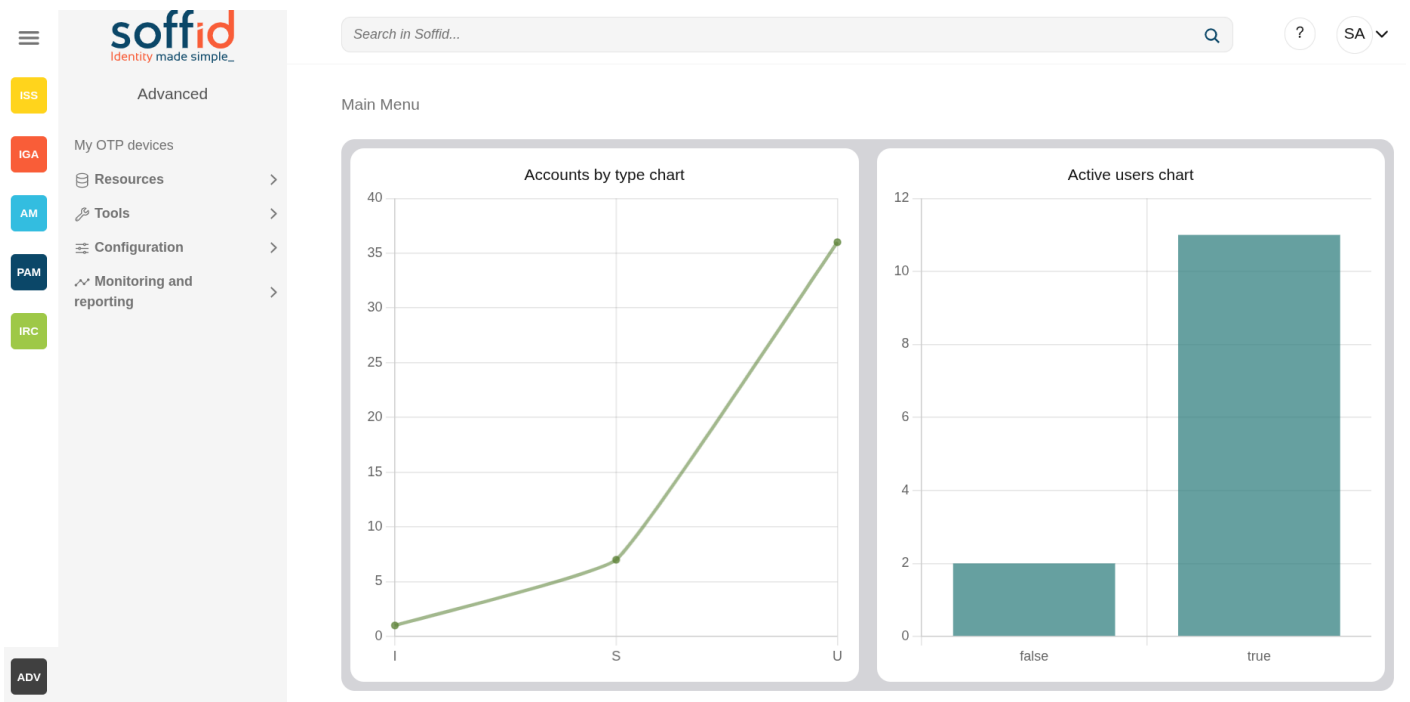

# Dashboards (addon-reports)

## Description

The **Dashboards** screen displays as many options as there are dashboards created. When you select one, the dashboard will be displayed on a new screen.

If you want to modify a dashboard, you must go to the edit pages for the [Dataset editor](#), [Chart editor](#), and [Dashboard editor](#).

## Screen overview