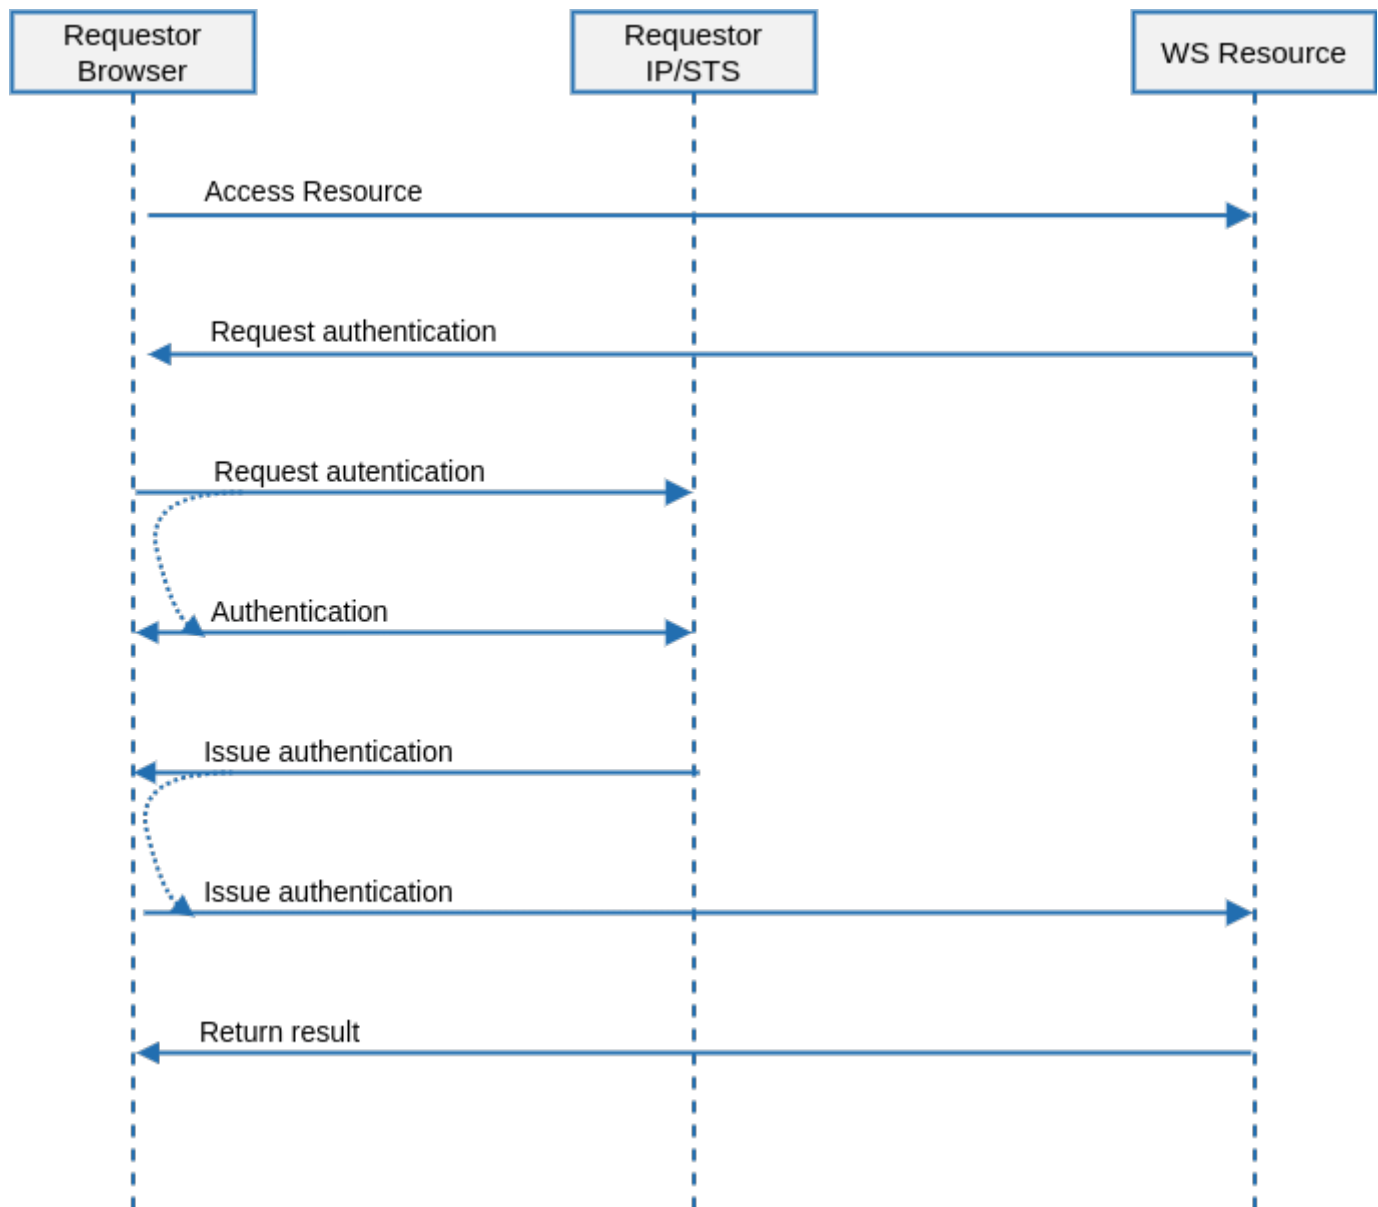

WS-Fed Architecture

Introduction

WS-Federation (Web Services Federation) is an Identity Federation specification

Sign-On

Revision #6

Created 27 September 2023 06:39:01

Updated 16 January 2025 08:20:20